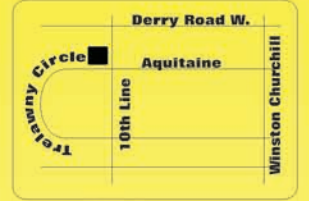

TRELAWNY PHARMACY

ଲିନା : 905 - 785 8900

3899 Trelawny Circle,
Mississauga ON L5N 6S3
(NW Corner of 10th Line & Aquitaine - South of Derry)

WEST

CENTRAL PARKWAY PHARMACY

ଲିନା : 905 - 272 2400

1300 Central Parkway West,
Mississauga ON L5C 4G8
(SW Corner of Burnhamthorpe & Creditview)

EAST

*Ask For Detail.

2 Convenient Locations To Serve You in Mississauga

ଘରେ ଭେଟା ଡବା ମେଳାବୋ ୯୦୫ ୭୮୫ ୮୯୦୦

© NRI GUJARATI

FREE PRESCRIPTION MEDICINE DELIVERY*

IN BRAMPTON - MISSISSAUGA - OAKVILLE. CALL LINA 905 785 8900